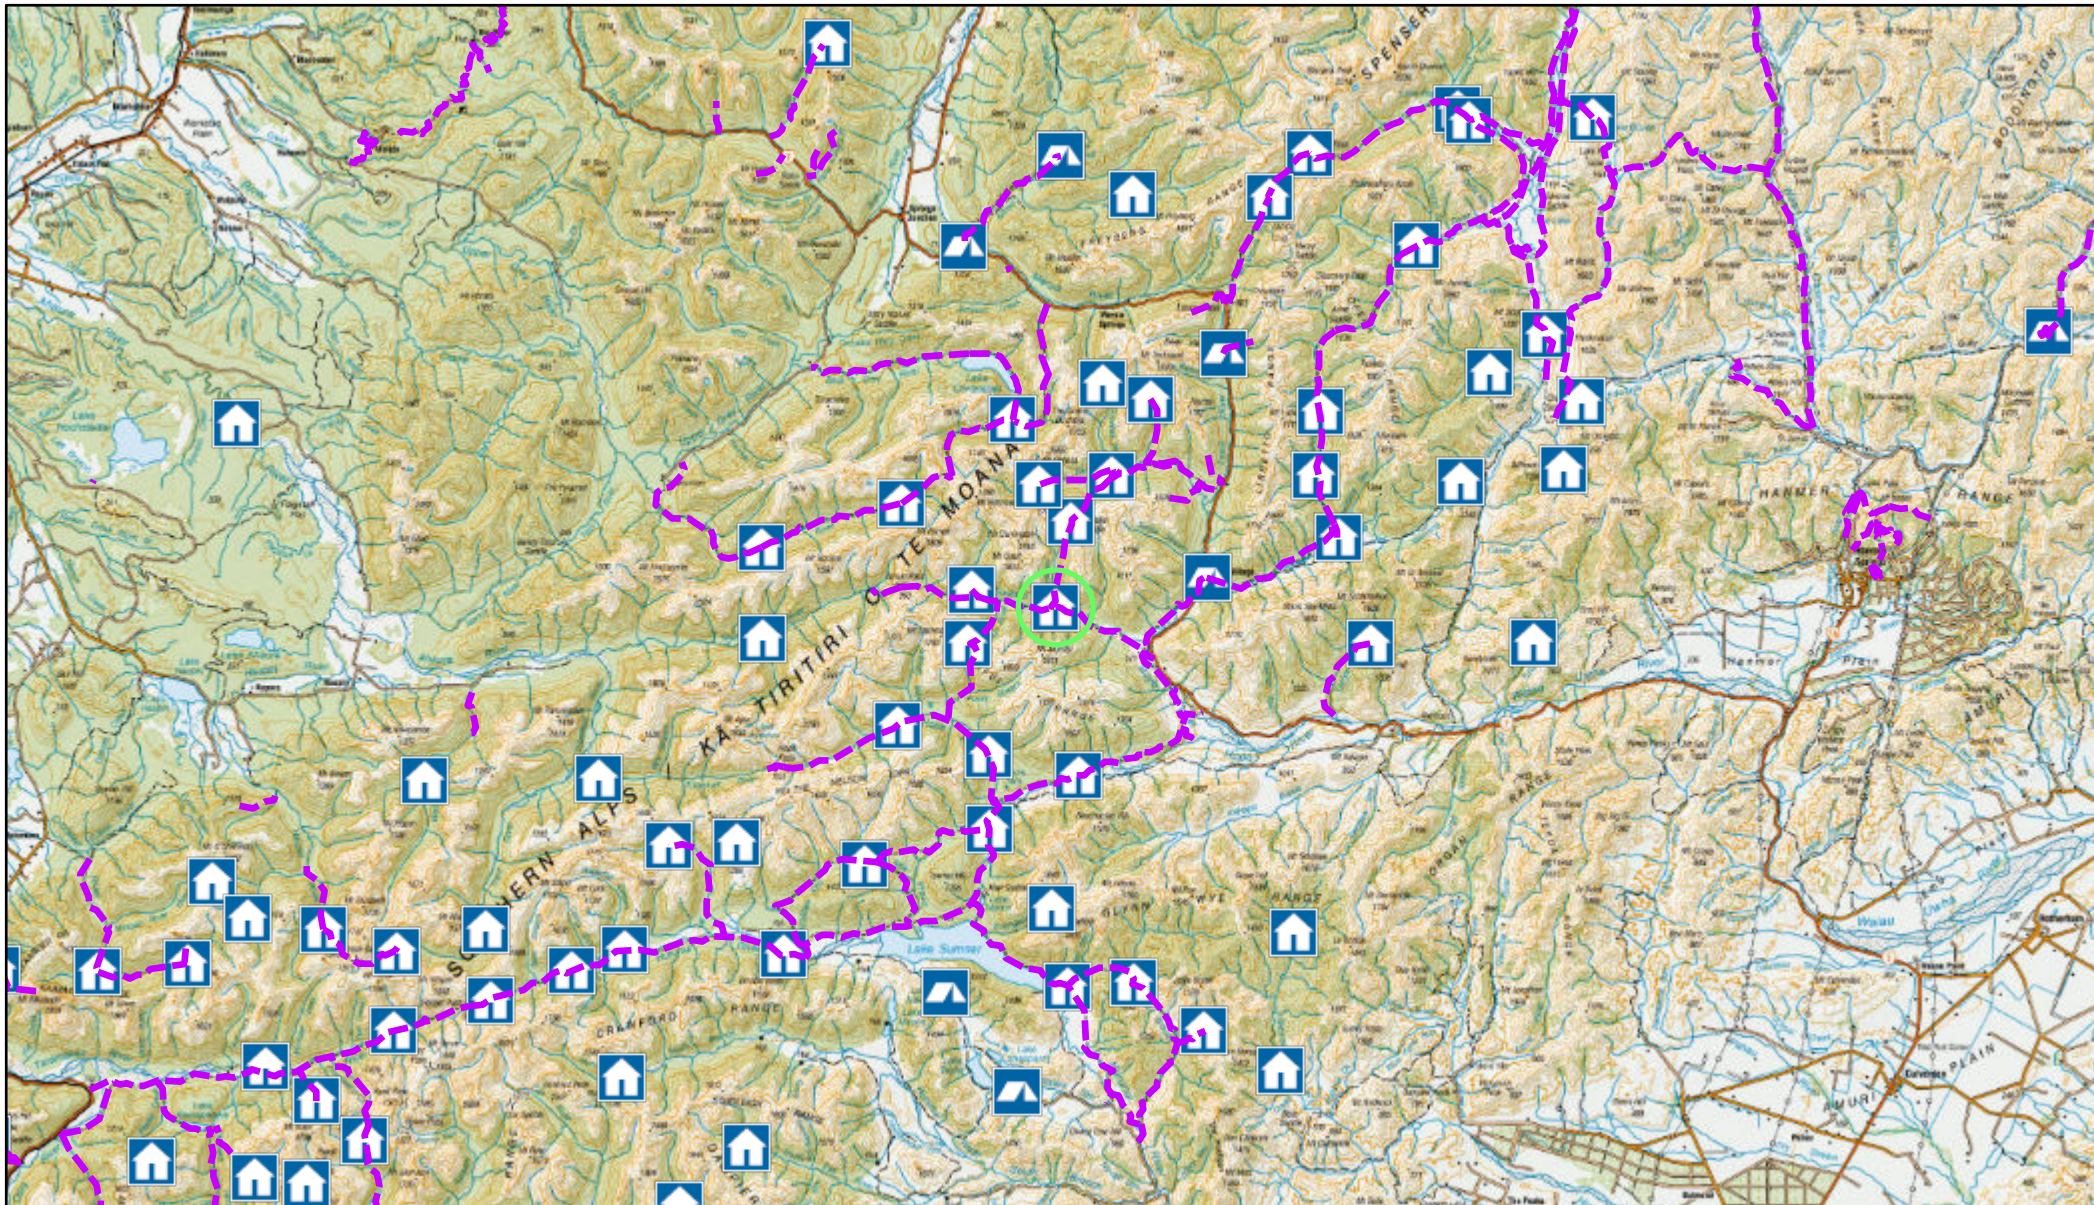

Doubtful Hut

20/07/2024

-  Track sections
-  Huts
-  Managed campsites